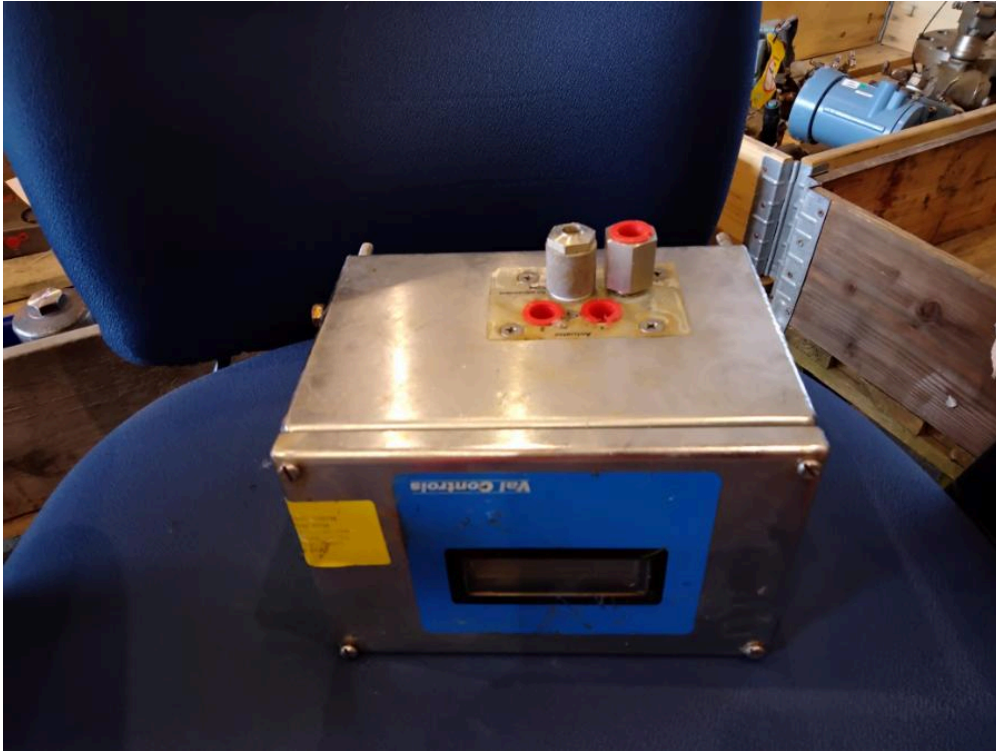

Actuator

Description: Actuator volume: 2.5-30 L Actuator type: double Acting Actuator Linear/Rotary Supply Pressure: 4-8 bar Transmitter: 4-20mA Type No. 101610/RL
External ID: 1340171
Category: Electrical Equipment
Subcategory: Actuator

Manufacturer: Val Controls
Model: EPP2000 DA
Serial No: 2009-0077
Part No: —
Year: 2009
Weight [kg]: 5
Dimension (L x B x H) [m]: 0.18x0.13x0.13

Condition: Used

Tag No: —

URL: <https://www.modernamericanrecyclingservices.com/equipment/actuator-1340171/>