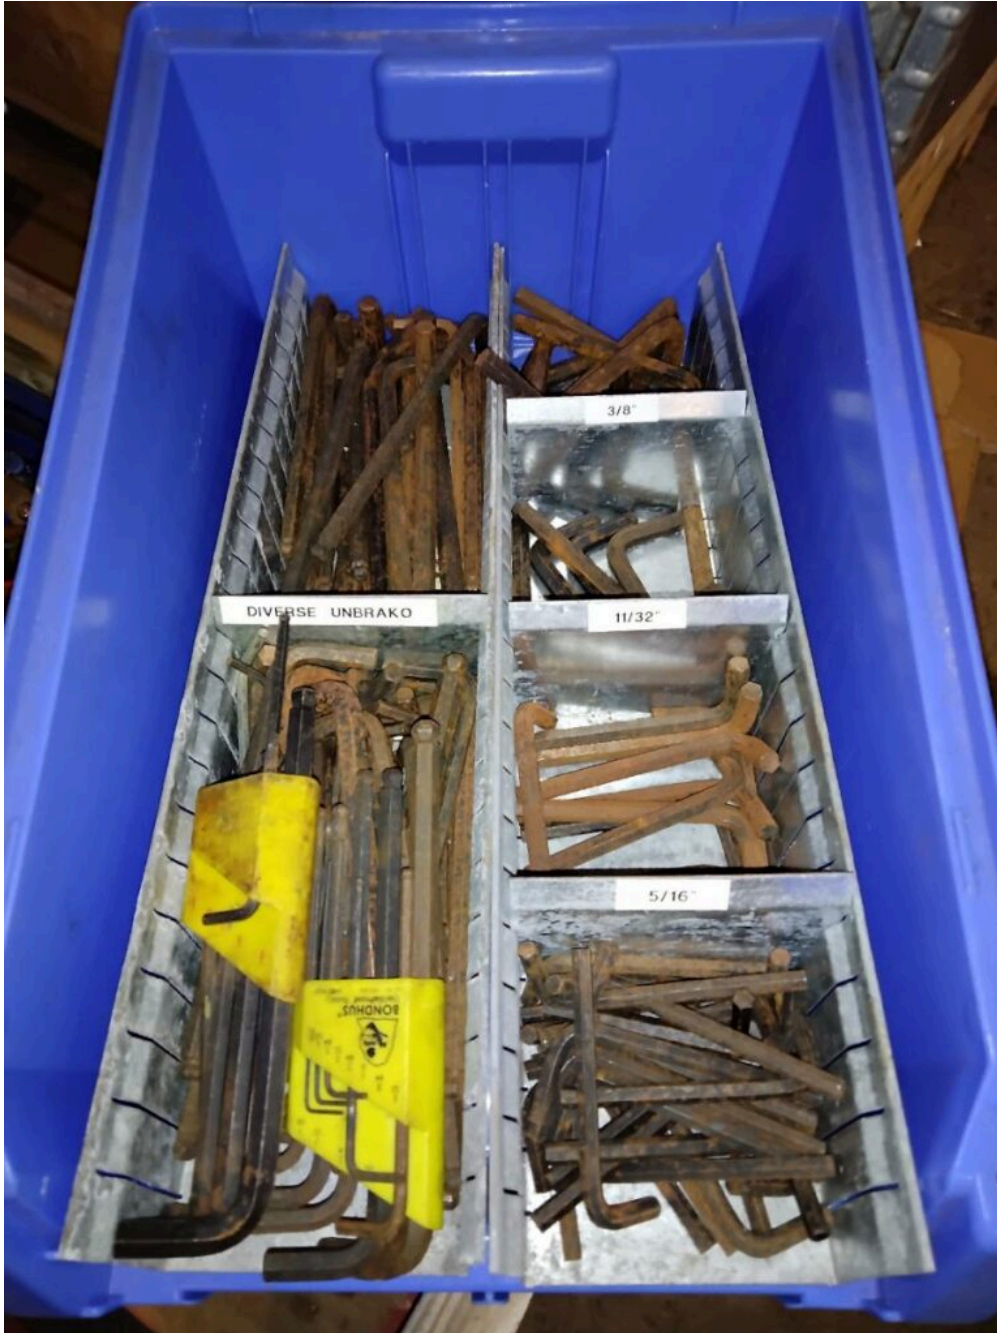

Allen wrench LOT

Description: Variety of Allen wrenches

Condition: Used

Stock: 1

External ID: 2040147

Internal ID: 11019

Category: Tools & Machinery

Subcategory: Tools Lots

Dimension (L x B x H) [m]: 1x0.5x0.4

Weight [kg]: 15

URL: <https://www.modernamericanrecyclingservices.com/equipment/allen-wrench-lot-2040147/>

Frederikshavn, Denmark

European Large Scale Recycling

Sandholm 55H