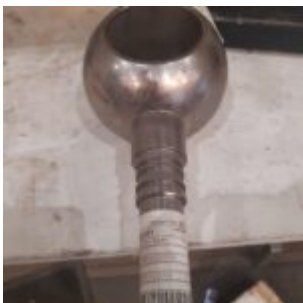

Ball valve - WKM

Manufacturer: WKM

Description: for 4 x 3 1500

Stock: 1

External ID: 3906397

Internal ID: 12570

Category: Valves

Subcategory: Ball Valve

Weight [kg]: 10

URL: <https://www.modernamericanrecyclingservices.com/equipment/ball-valve-3906397/>

Frederikshavn, Denmark

European Large Scale Recycling

Sandholm 55H

9900 Frederikshavn

+45 53365179

kim@mars-eu.dk