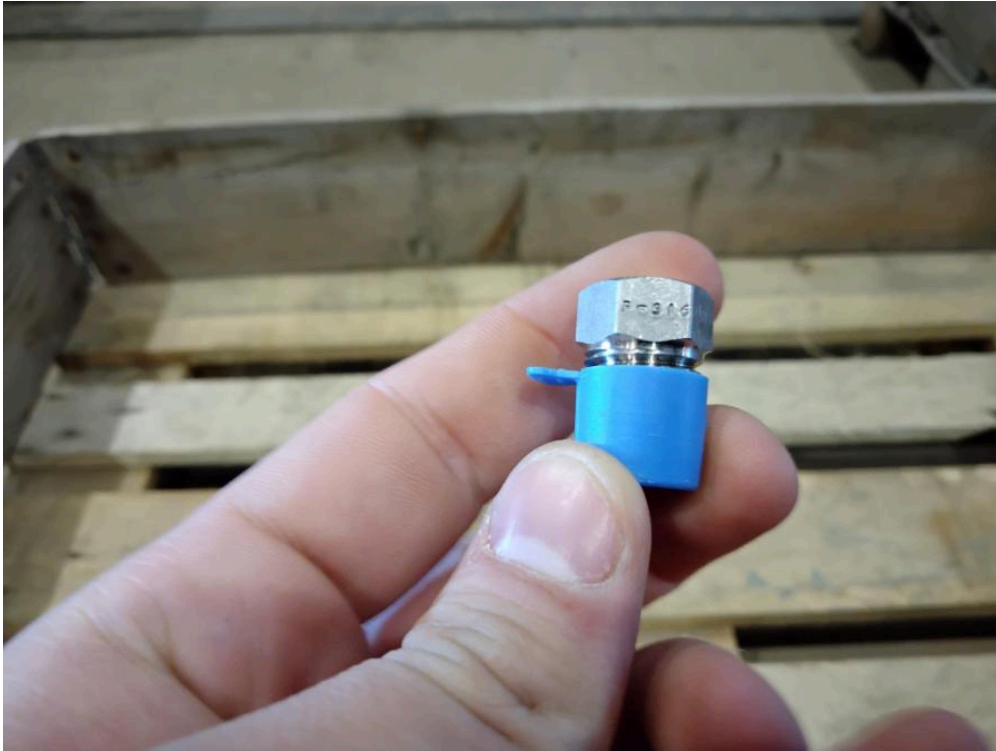

## Blind Plug

**Description:** 14"  
**External ID:** 1338712  
**Category:** Hydraulic Equipment

---

**Manufacturer:** —  
**Model:** —  
**Serial No:** —  
**Part No:** —  
**Year:** —  
**Weight [kg]:** 0,5  
**Dimension (L x B x H) [m]:** —  
**Condition:** —  
**Tag No:** —

**URL:** <https://www.modernamericanrecyclingservices.com/equipment/blind-plug-1338712/>

---

Frederikshavn, Denmark

European Large Scale Recycling

Sandholm 55H  
9900 Frederikshavn

+45 53365179  
kim@mars-eu.dk