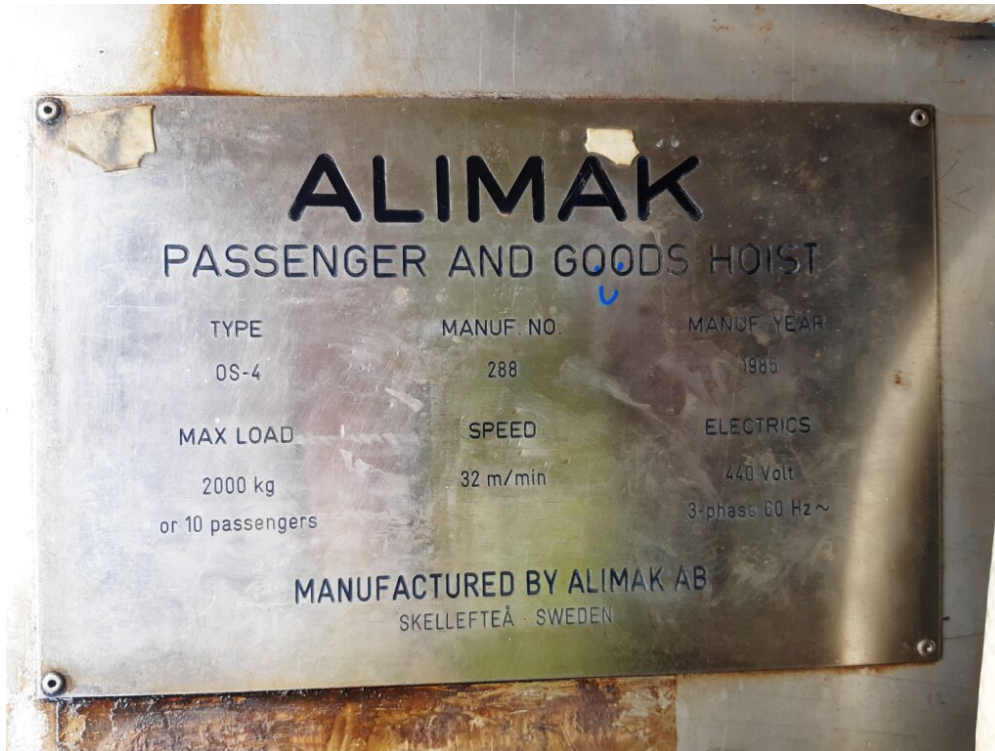

## Construction Hoist

**Description:** Alimak OS-4 Offshore Passenger and Goods Hoist Type OS-4 Rack & Pinion Max Load 2000 kg. 10 Passengers Speed: 32m/min. 440Volt 3-Phase 60Hz

**External ID:** 2801429

**Category:** Deck Equipment

**Manufacturer:** ALIMAK AB

**Model:** OS-4

**Serial No:** 288

**Part No:** —

**Year:** 1985

**Weight [kg]:** 1400

**Dimension (L x B x H) [m]:** 4,80X1,40X1,40