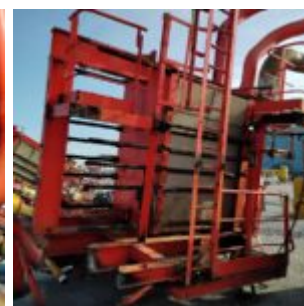

Crude Cooler

Description:**External ID:** 1323426**Category:** Heat Exchanger**Subcategory:** Plate Heat Exchanger

Manufacturer: —**Model:** —**Serial No:** —**Part No:** —**Year:** —**Weight [kg]:** 14500**Dimension (L x B x H) [m]:** —**Condition:** —**Tag No:** —**URL:** <https://www.modernamericanrecyclingservices.com/equipment/crude-cooler-1323426/>