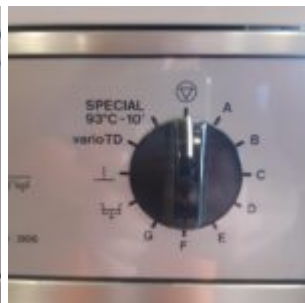

Dishwasher Miele Professional G7883

Description: Dishwasher Miele Professional G7883 Fab No.44/74340805 IP20 3N AC 400v / 50 Hz 2N
AC 400v / 50 Hz Ac 230v / 50 Hz CE-0366

External ID: 1058573

Category: Accommodation

Subcategory: Kitchen appliances

Manufacturer: Miele

Model: G7883

Serial No: Type GG04

Part No: —

Year: —

Weight [kg]: 30

Dimension (L x B x H) [m]: 0,85x0,6x0,85

Condition: Used

Tag No: —

URL:

<https://www.modernamericanrecyclingservices.com/equipment/dishwasher-miele-professional-g7883-1058573/>

Frederikshavn, Denmark

European Large Scale Recycling

Sandholm 55H

9900 Frederikshavn