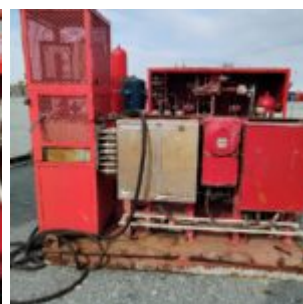

Diverter Master Control Panel

Description: Diverter Master Control Panel

External ID: 1317861

Category: Deck Equipment

Subcategory: Drilling Equipment

Stock: 1

Manufacturer: RAISEPOWER

Model: —

Serial No: —

Part No: —

Year: —

Weight [kg]: —

Dimension (L x B x H) [m]: 4x3.5x2.5

Condition: —

Tag No: —

URL:

<https://www.modernamericanrecyclingservices.com/equipment/diverter-master-control-panel-1317861/>

Frederikshavn, Denmark

European Large Scale Recycling

Sandholm 55H

9900 Frederikshavn

+45 53365179

kim@mars-eu.dk