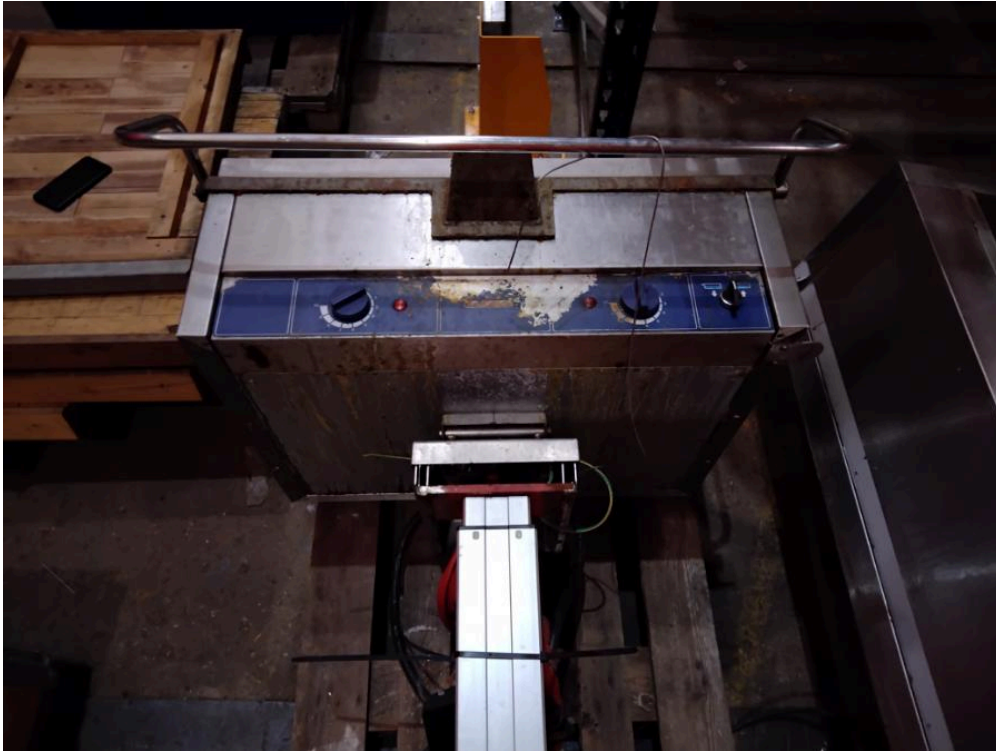

Electric Griddle

Description: Electric Griddle with tilt and height adjust

External ID: 1310722

Category: Accommodation

Subcategory: Kitchen appliances

Manufacturer: JONI FOODLINE

Model: —

Serial No: —

Part No: —

Year: —

Weight [kg]: 130

Dimension (L x B x H) [m]: 0,85x0,90x0,90

Condition: Used

Tag No: —

URL: <https://www.modernamericanrecyclingservices.com/equipment/electric-griddle-1310722/>

Frederikshavn, Denmark