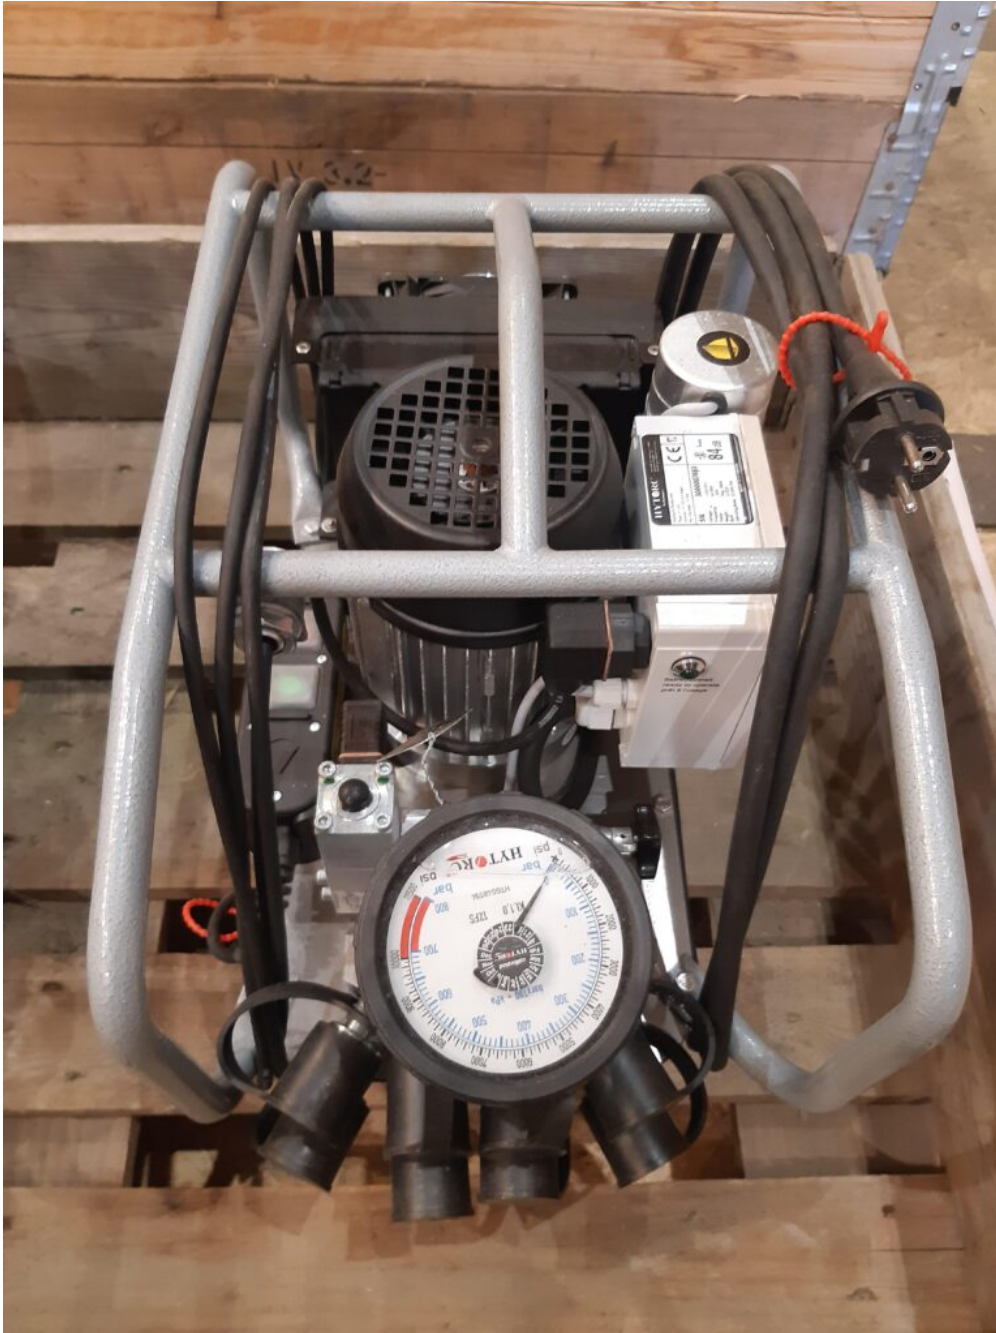

Electric-Powered Hydraulic Pump - Hytorc

Manufacturer: Hytorc

Model: HY-230

Description: It is an electric-powered, 4-stage power pack used to operate hydraulic torque wrenches for heavy-duty industrial bolting.

Condition: Good

Stock: 1

External ID: 3817285

Internal ID: 12493

Category: Tools & Machinery

Subcategory: Hydraulic Tools

Dimension (L x B x H) [m]: 0,48x0,25x0,41

Weight [kg]: 26

URL:

<https://www.modernamericanrecyclingservices.com/equipment/electric-powered-hydraulic-pump-3817285/>

Frederikshavn, Denmark

European Large Scale Recycling

Sandholm 55H

9900 Frederikshavn

+45 53365179

kim@mars-eu.dk