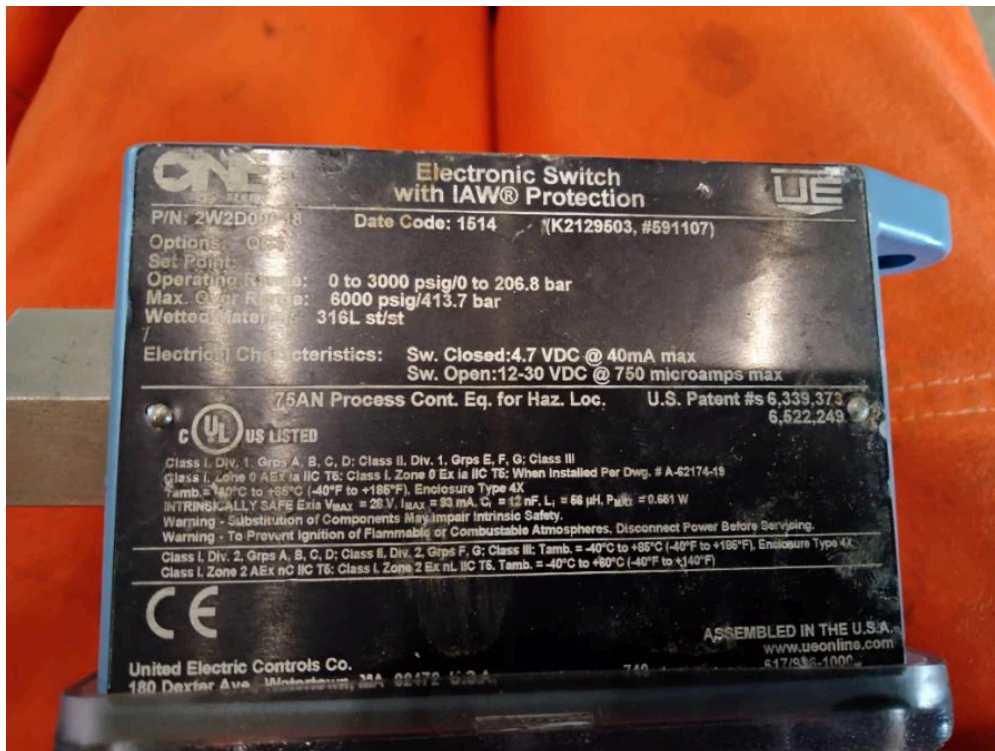

Electric Switch

Description: United Electric 2W2D00P18 Discrete Input Pressure Switch Operating Range: 206.8 bar

External ID: 1343636

Category: Electrical Equipment

Manufacturer: UNITED ELECTRIC CONTROLS

Model: 2W2D00P18

Serial No: —

Part No: —

Year: —

Weight [kg]: 0.7

Dimension (L x B x H) [m]: 0.13x0.13x0.1

Condition: Good

Tag No: —

URL: <https://www.modernamericanrecyclingservices.com/equipment/electric-switch-1343636/>