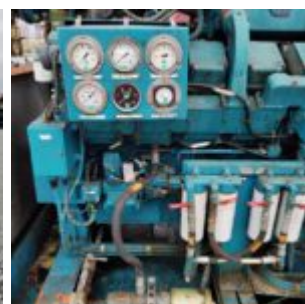

## Emergency generator

**Description:** Emergency generator 770 kW - 962.5 kVA V16 cummins engine Model: KTA 306762

1300 HP in 1500 RPM

**External ID:** 1373341

**Category:** Engines

**Subcategory:** Generator skid

---

**Manufacturer:** Electric construction

**Model:** BRF500/33

**Serial No:** —

**Part No:** —

**Year:** 1982

**Weight [kg]:** 2700

**Dimension (L x B x H) [m]:** 7x3x3.5

**Condition:** Used

**Tag No:** —

**URL:** <https://www.modernamericanrecyclingservices.com/equipment/emergency-generator-1373341/>

---

Frederikshavn, Denmark

European Large Scale Recycling

Sandholm 55H

9900 Frederikshavn