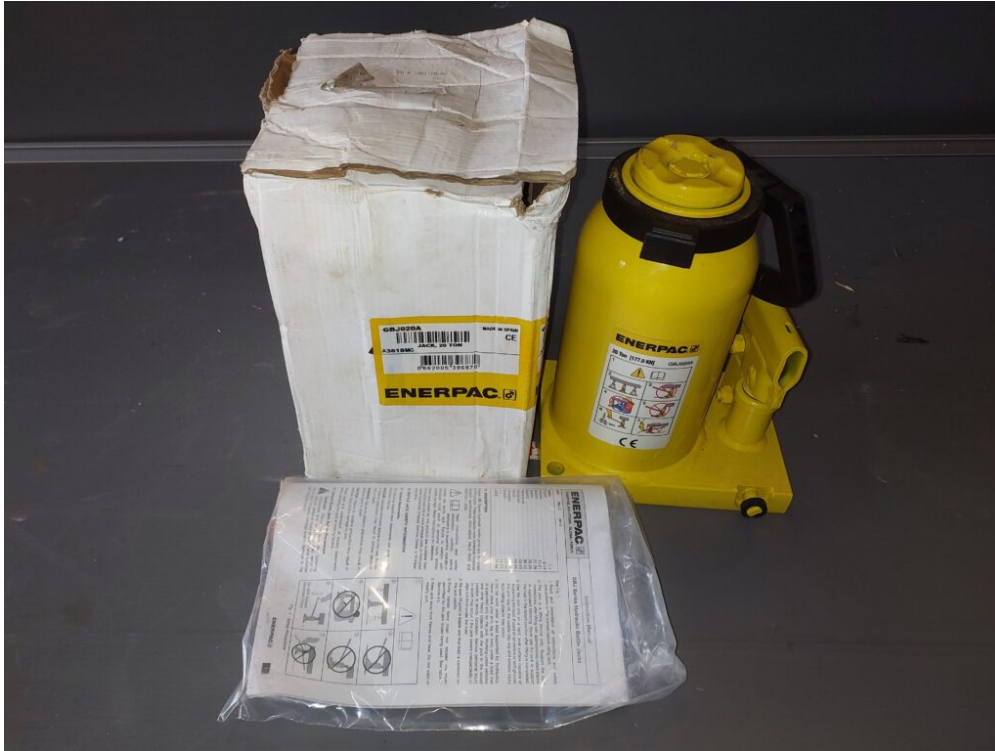

Enerpac jack

Description: Enerpac hydraulic bottle jack 20T, 177.9kN Original packaging but missing handle

External ID: 2269015

Category: Hydraulic Equipment

Manufacturer: Enerpac

Model: GBJ020A

Serial No: —

Part No: —

Year: —

Weight [kg]: 30

Dimension (L x B x H) [m]: 0.4x0.2x0.15

Condition: Good

Tag No: —

URL: <https://www.modernamericanrecyclingservices.com/equipment/enerpac-jack-2269015/>

Frederikshavn, Denmark