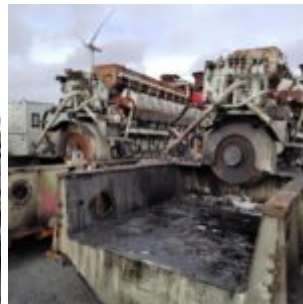

Engine

Model: F316V

Description: British Polar Engines - F316V - 900RPM - 3250KW 16 cyl.

Serial No: E2312

Year: 1985

Condition: Unknown

Stock: 2

External ID: 2078254

Internal ID: 11089

Category: Engines

Subcategory: Diesel Engine

Dimension (L x B x H) [m]: 8.5x2.45x3.80

Weight [kg]: 30500

URL: <https://www.modernamericanrecyclingservices.com/equipment/engine-2078254/>

Frederikshavn, Denmark