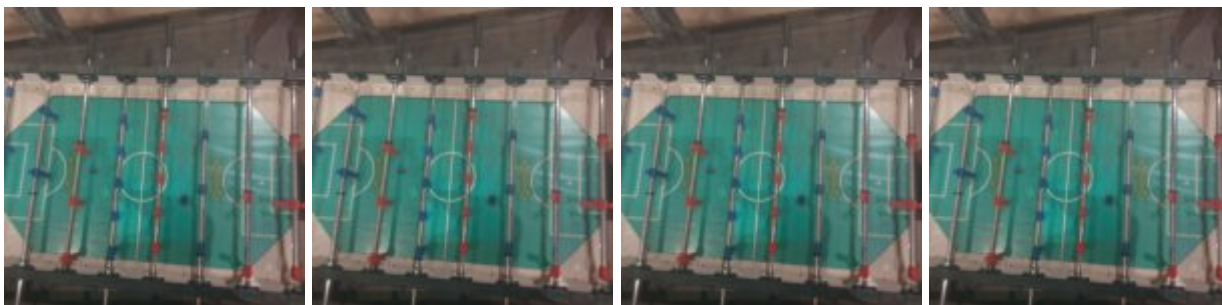

Football table

Description:

External ID: 2232473

Category: Accommodation

Subcategory: Recreational

Manufacturer: Grindsten Billiardfabrik

Model: —

Serial No: —

Part No: —

Year: —

Weight [kg]: 40

Dimension (L x B x H) [m]: 1.5x1x1

Condition: Used