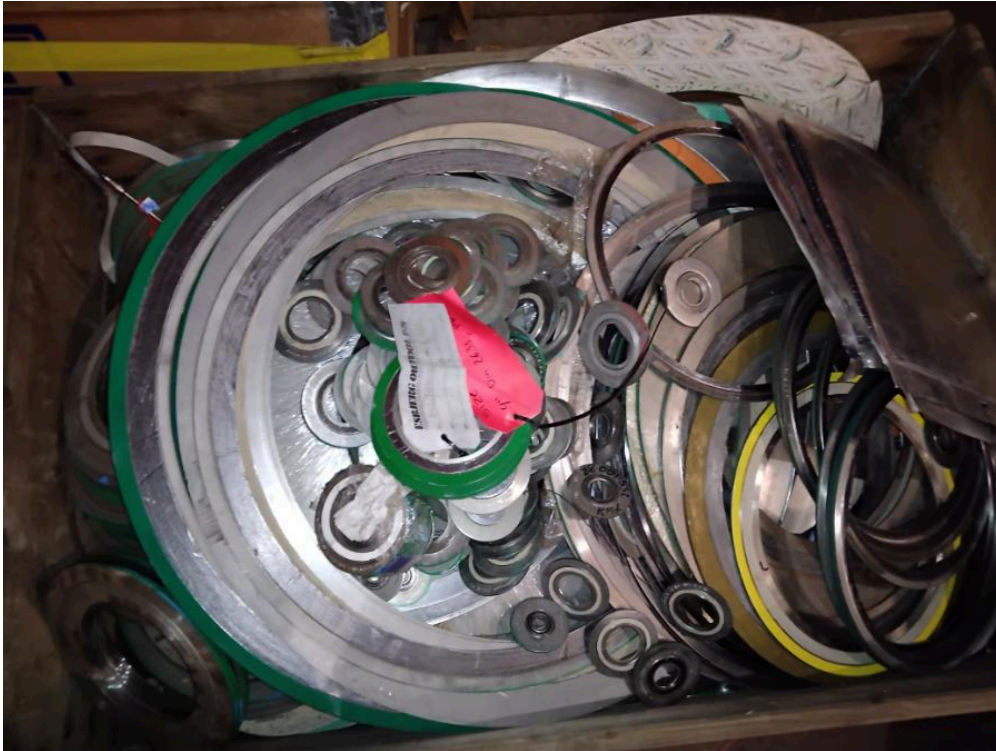

Gasket LOT

Description: Gasket LOT, various sizes

External ID: 2040225

Category: Engines

Subcategory: Engine "Lots"

Stock: 1

Manufacturer: —

Model: —

Serial No: —

Part No: —

Year: —

Weight [kg]: 500

Dimension (L x B x H) [m]: —

Condition: Good

Tag No: —

URL: <https://www.modernamericanrecyclingservices.com/equipment/gasket-lot-2040225/>