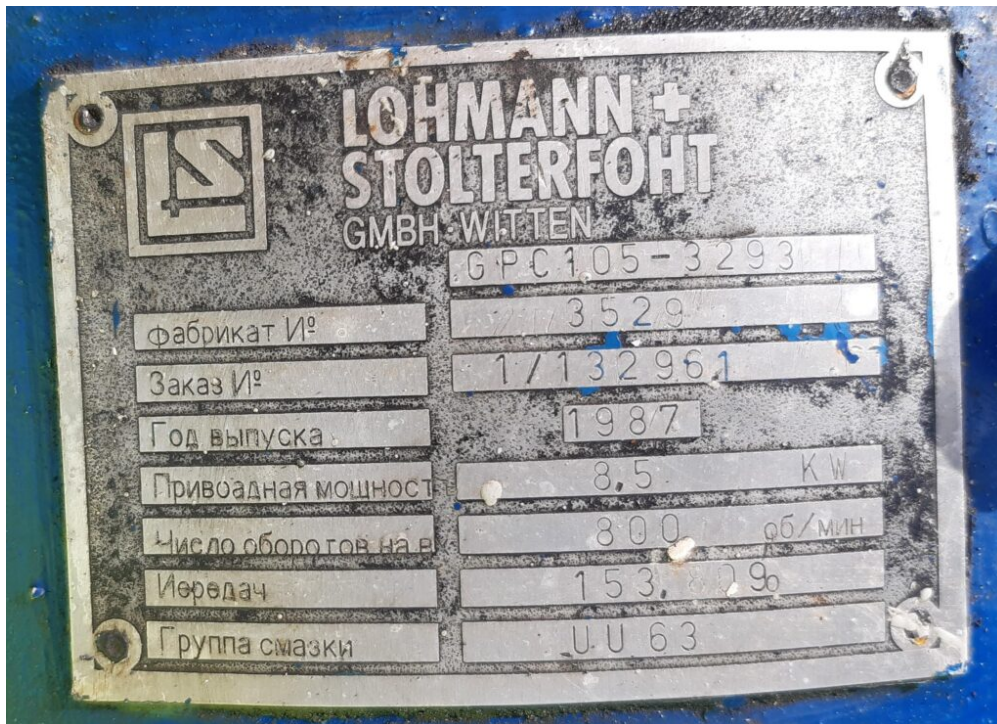

Gearbox - Lohmann & Stolterfoht

Manufacturer: Lohmann & Stolterfoht

Model: GVE1500L

Description: Lohmann & Stolterfoht Gearbox Double-input single-output gearbox

Year: 1987

Condition: Unknown

Stock: 2

External ID: 2617161

Internal ID: 11639

Category: Engines

Subcategory: Gearbox

Dimension (L x B x H) [m]: 6,50X3,50X4,30

Weight [kg]: 42000

URL: <https://www.modernamericanrecyclingservices.com/equipment/gearbox-2617161/>

Frederikshavn, Denmark