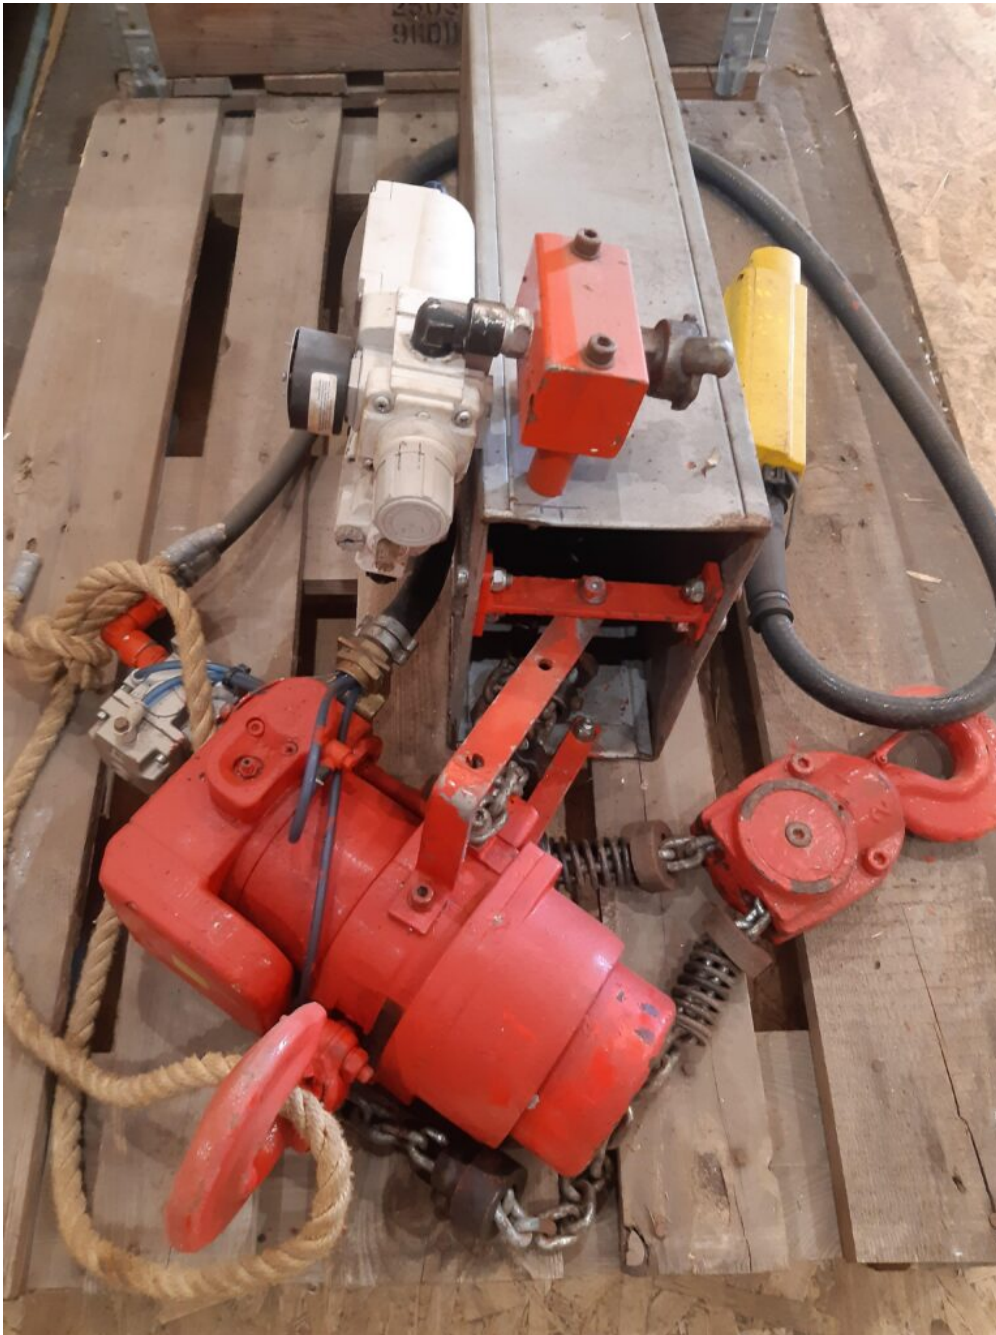

Heavy-Duty Pneumatic Chain Hoist - Red Rooster

Manufacturer: Red Rooster

Model: TCR-2000/2

Description: 2 Ton heavy-duty chain hoist powered by compressed air, often used in environments where electricity might be a hazard.

Condition: Good

Stock: 1

External ID: 3818144

Internal ID: 12495

Category: Tools & Machinery

Subcategory: Tools & Machinery, Other

Dimension (L x B x H) [m]: 0,35x0,50x0,30

Weight [kg]: 40

URL:

<https://www.modernamericanrecyclingservices.com/equipment/heavy-duty-pneumatic-chain-hoist-3818144/>

Frederikshavn, Denmark

European Large Scale Recycling

Sandholm 55H

9900 Frederikshavn

+45 53365179

kim@mars-eu.dk