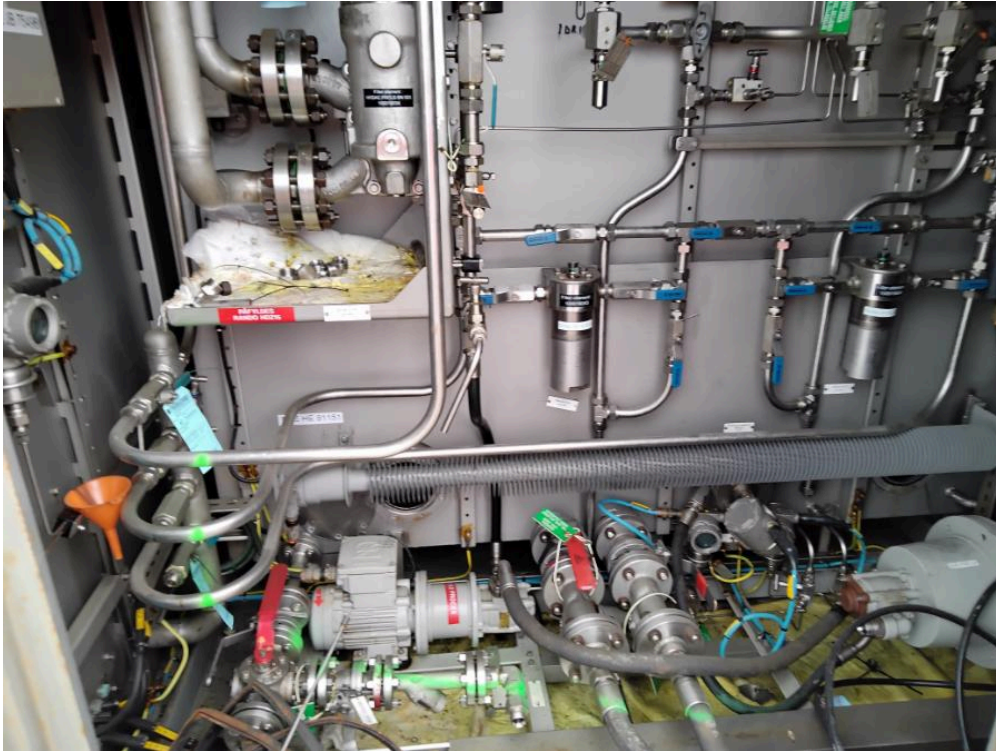

Hydraulic Power Unit

Description: Hydraulic Power Unit
External ID: 1315734
Category: Hydraulic Equipment
Subcategory: Hydraulic Power Unit

Manufacturer: FRAMES

Model: —

Serial No: —

Part No: —

Year: 2006

Weight [kg]: 8500

Dimension (L x B x H) [m]: 3x2x2.30

Condition: —

URL: <https://www.modernamericanrecyclingservices.com/equipment/hydraulic-power-unit-1315734/>

Frederikshavn, Denmark

European Large Scale Recycling

Sandholm 55H
9900 Frederikshavn