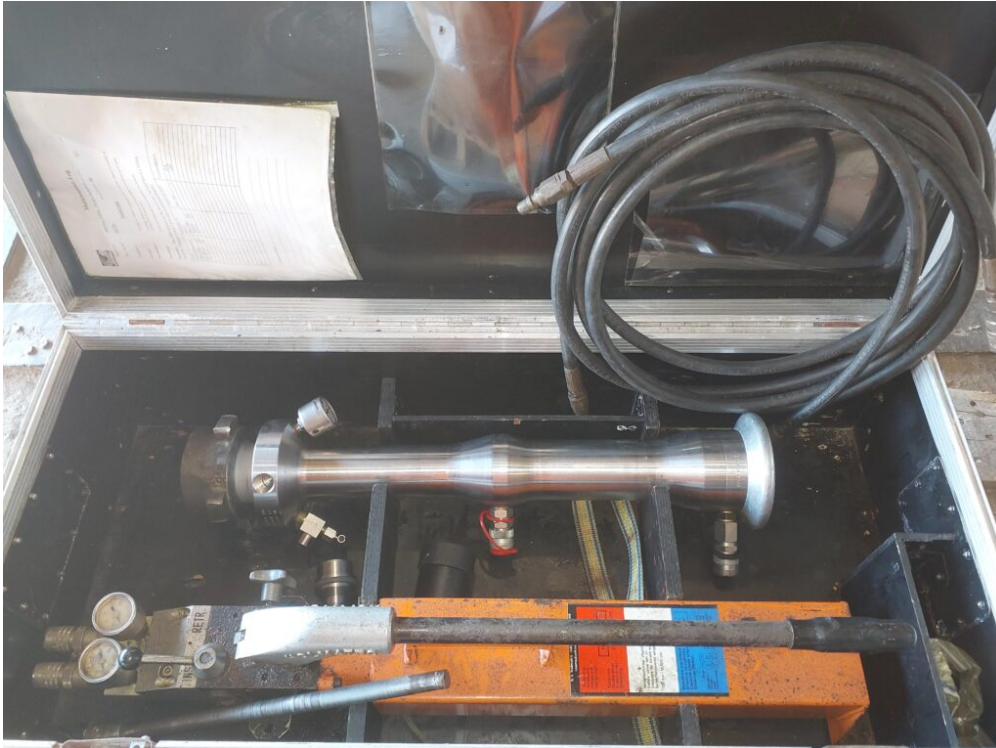

Hydraulic retriever

Description: Hydraulic retriever and service valve. In flight case with service history. With Holmatro HTW2500 hydraulic hand pump.

External ID: 2187256

Category: Hydraulic Equipment

Subcategory: Hydraulic "Lots"

Manufacturer: CorrOcean

Model: 11724

Serial No: 06

Part No: —

Year: —

Weight [kg]: 60

Dimension (L x B x H) [m]: 1x0.4x0.3

Condition: Unknown