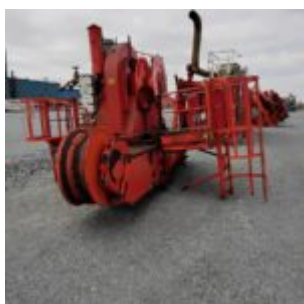

Hydraulic Winch

Description: Hydraulic Winch Chain Winch

External ID: 1371962

Category: Deck Equipment

Subcategory: Winch

Manufacturer: I.P HUSE

Model: 501218

Serial No: —

Part No: —

Year: 2000

Weight [kg]: 30000

Dimension (L x B x H) [m]: 7.5x6.5x4

Condition: Used

Tag No: —

URL: <https://www.modernamericanrecyclingservices.com/equipment/hydraulic-winch-1371962/>

Frederikshavn, Denmark