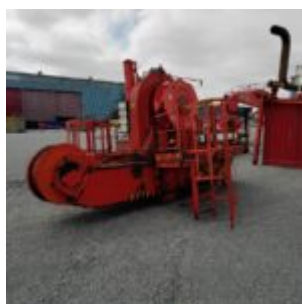

Hydraulic Winch

Description: Hydraulic Winch Chain Winch

External ID: 1371962

Category: Deck Equipment

Subcategory: Winch

Manufacturer: I.P HUSE

Model: 501218

Serial No: —

Part No: —

Year: 2000

Weight [kg]: 30000

Dimension (L x B x H) [m]: 7.5x6.5x4

Condition: Used

Tag No: —

URL: <https://www.modernamericanrecyclingservices.com/equipment/hydraulic-winch-1371962/>

Frederikshavn, Denmark