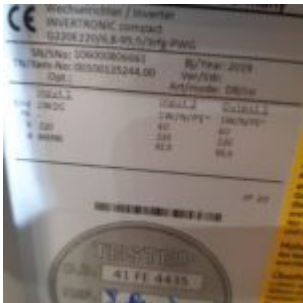

# INVERTRONIC Compact Inverter - Benning

**Manufacturer:** Benning

**Model:** G220E220/6.8-95.5/3rfg-PWG

**Description:** The INVERTRONIC compact series is a modular inverter system often used in industrial environments for critical power supplies.

**Condition:** New

**Stock:** 1

---

**External ID:** 3818311

**Internal ID:** 12499

**Category:** Instrumentation

**Subcategory:** Instrumentation, Other

**Dimension (L x B x H) [m]:** 0,60x0,80x1,5