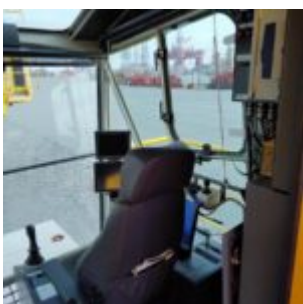

LIEBHERR Crane - BOS 60/900 D EX

Manufacturer: BOS 60/900 D EX

Model: BOS 60/900 D EX

Description: (Reserved) SWL 60 tons 9.5-10 m 10 tons 9.5-40 m

Serial No: 126318

Year: 2012

Condition: Used

Stock: 1

External ID: 1115119

Internal ID: 10208

Category: Deck Equipment

Subcategory: Crane

Weight [kg]: 57000

URL: <https://www.modernamericanrecyclingservices.com/equipment/liebherr-crane-1115119/>

Frederikshavn, Denmark