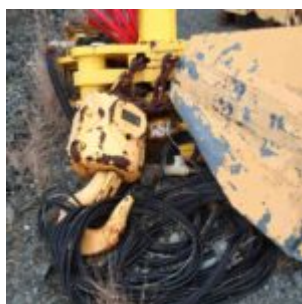

Overhead crane

Description: Swl 37.5 overhead crane

Stock: 1

External ID: 3733627

Internal ID: 12396

Weight [kg]: 600

URL: <https://www.modernamericanrecyclingservices.com/equipment/overhead-crane-3733627/>