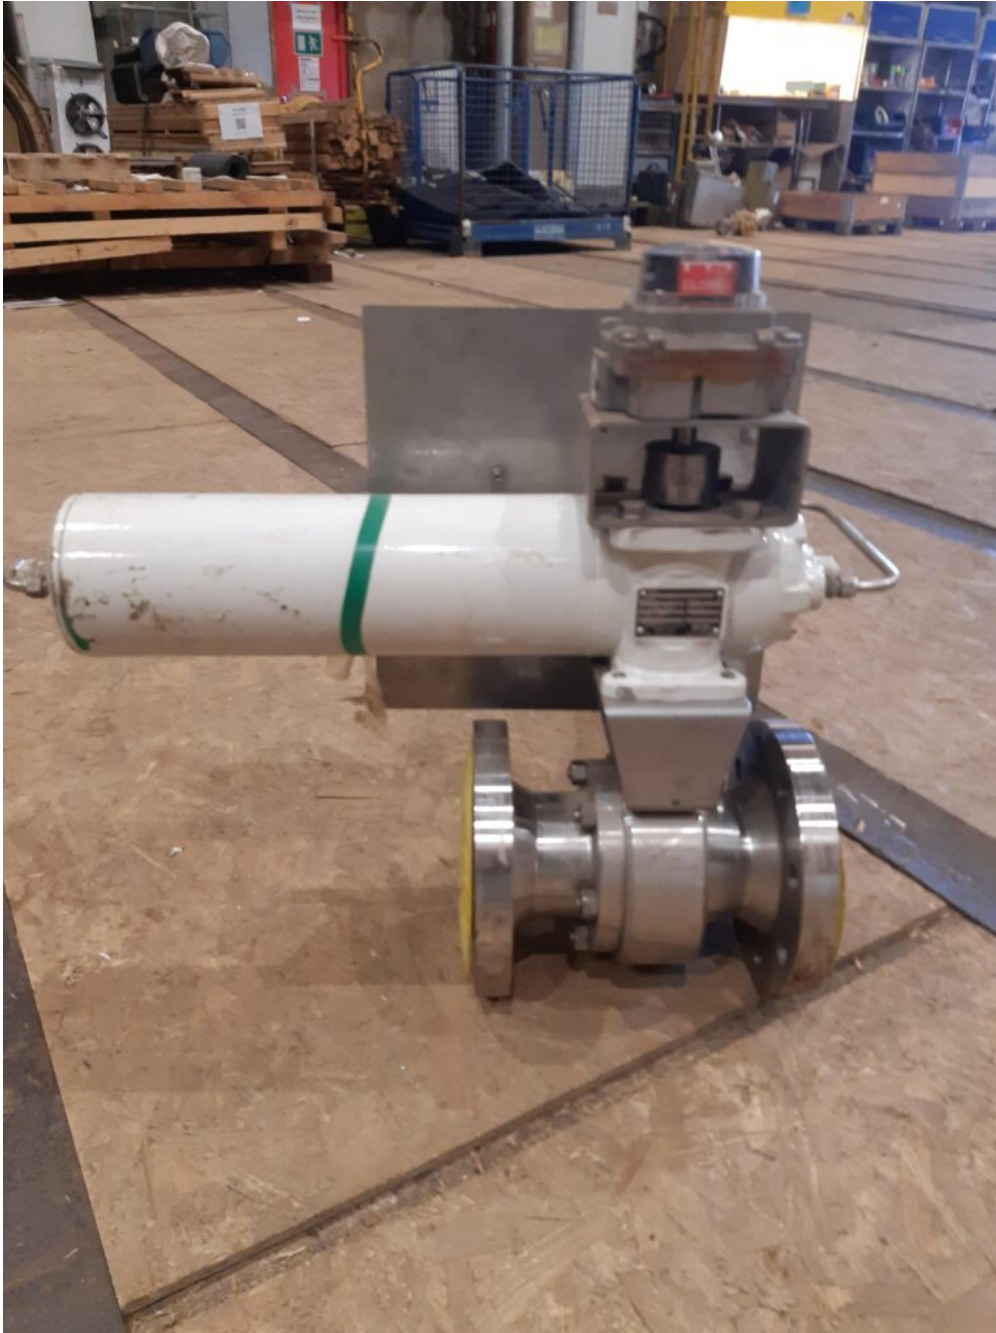

Pneumatic Actuator Control Valve - Bettis

Manufacturer: Bettis

Model: CBB520-SR60

Description: NAF Setball rotary control valve, manufactured by Flowserve. It is a high-performance ball sector valve designed for throttling and shut-off applications in demanding industrial processes.

Condition: Used

Stock: 1

External ID: 3825618

Internal ID: 12513

Category: Valves

Subcategory: Control Valve

Dimension (L x B x H) [m]: 0,76x0,45x0,67

Weight [kg]: 100

URL:

<https://www.modernamericanrecyclingservices.com/equipment/pneumatic-actuator-control-valve-3825618/>

Frederikshavn, Denmark

European Large Scale Recycling

Sandholm 55H

9900 Frederikshavn

+45 53365179

kim@mars-eu.dk