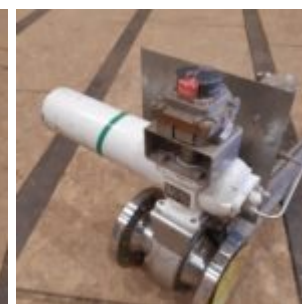

Pneumatic Actuator Control Valve - Bettis

Manufacturer: Bettis

Model: CBB520-SR60

Description: NAF Setball rotary control valve, manufactured by Flowserve. It is a high-performance ball sector valve designed for throttling and shut-off applications in demanding industrial processes.

Condition: Used

Stock: 1

External ID: 3825618

Internal ID: 12513

Category: Valves

Subcategory: Control Valve

Dimension (L x B x H) [m]: 0,76x0,45x0,67

Weight [kg]: 100