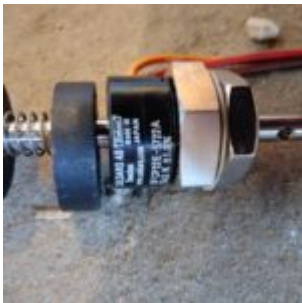

Position Sensor

Description: Position Sensor

External ID: 1337683

Category: Instrumentation

Subcategory: Transmitter

Manufacturer: Caldarò

Model: SFCP22E

Serial No: 5722A

Part No: —

Year: —

Weight [kg]: 0,2

Dimension (L x B x H) [m]: —

Condition: Used

Tag No: —

URL: <https://www.modernamericanrecyclingservices.com/equipment/position-sensor-1337683/>

Frederikshavn, Denmark