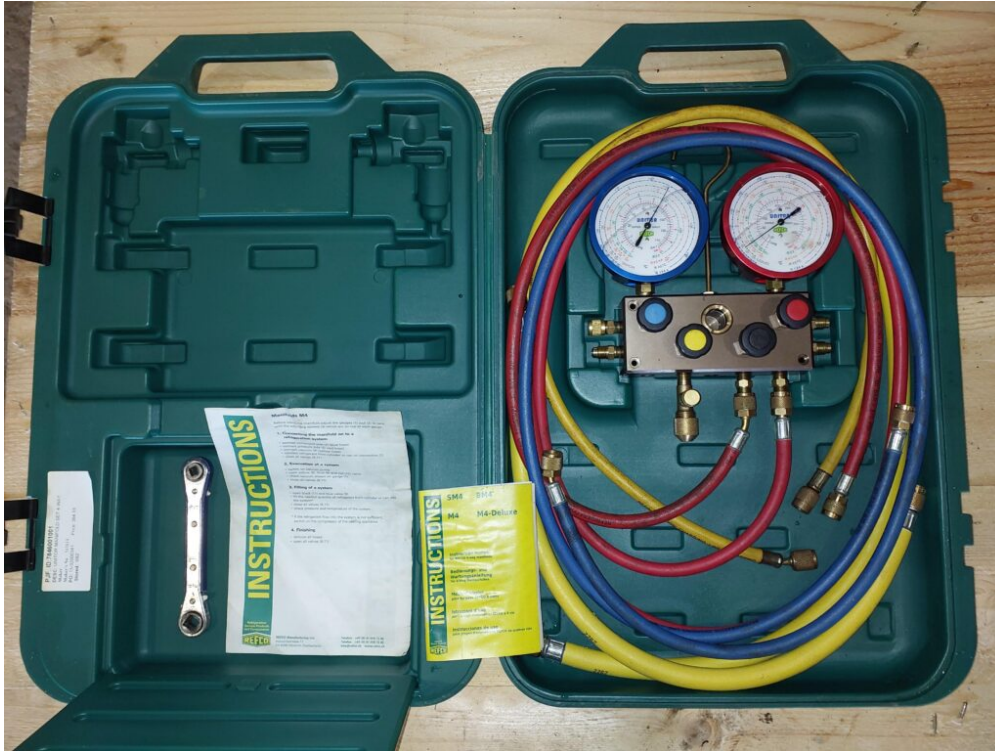

Refco 4-way manifold

Description: With manual in hardcase

External ID: 2235003

Category: Instrumentation

Subcategory: Instrumentation "Lots"

Manufacturer: Refco

Model: M4

Serial No: —

Part No: —

Year: —

Weight [kg]: 5

Dimension (L x B x H) [m]: 0.5x0.3x0.1

Condition: Good

Tag No: —

URL: <https://www.modernamericanrecyclingservices.com/equipment/refco-4-way-manifold-2235003/>

Frederikshavn, Denmark