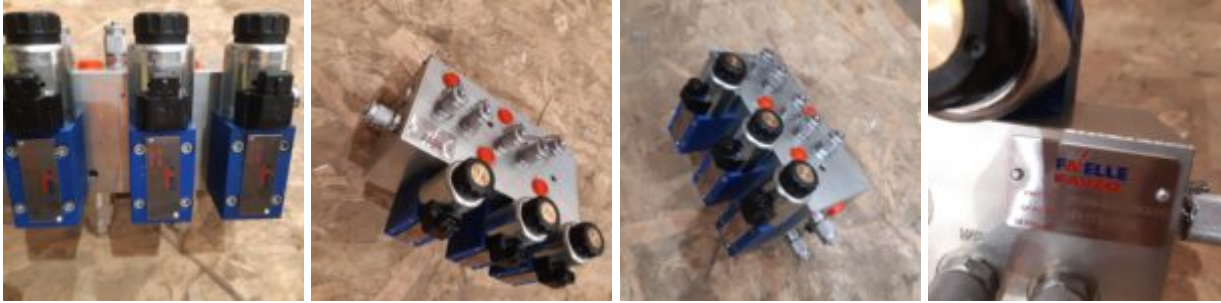

Solenoid Control Valve Manifold - Favelle Favco

Manufacturer: Favelle Favco

Model: FFCSBM

Description: This specific assembly is a core hydraulic control component used in their heavy-duty cranes, such as the offshore and tower crane series (e.g., the M-series like the M220).

Condition: New

Stock: 1

External ID: 3837863

Internal ID: 12521

Category: Valves

Subcategory: Valves, Other

Dimension (L x B x H) [m]: 0,30x0,15x0,12

Weight [kg]: 10

URL:

<https://www.modernamericanrecyclingservices.com/equipment/solenoid-control-valve-manifold-3837863/>

Frederikshavn, Denmark

European Large Scale Recycling

Sandholm 55H
9900 Frederikshavn

+45 53365179
kim@mars-eu.dk