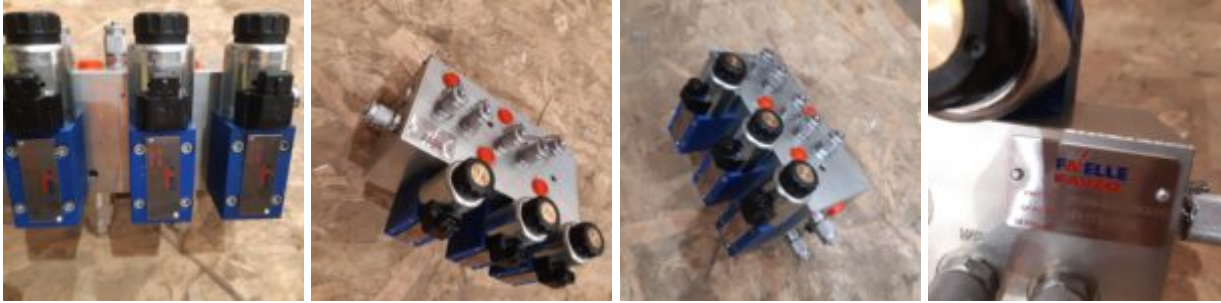

Solenoid Control Valve Manifold - Favelle Favco

Manufacturer: Favelle Favco

Model: FFCSBM

Description: This specific assembly is a core hydraulic control component used in their heavy-duty cranes, such as the offshore and tower crane series (e.g., the M-series like the M220).

Condition: New

Stock: 2

External ID: 3837863

Internal ID: 12521

Category: Valves

Subcategory: Valves, Other

Dimension (L x B x H) [m]: 0,30x0,15x0,12

Weight [kg]: 10

URL:

<https://www.modernamericanrecyclingservices.com/equipment/solenoid-control-valve-manifold-3837863/>

Frederikshavn, Denmark

European Large Scale Recycling

Sandholm 55H
9900 Frederikshavn

+45 53365179
kim@mars-eu.dk