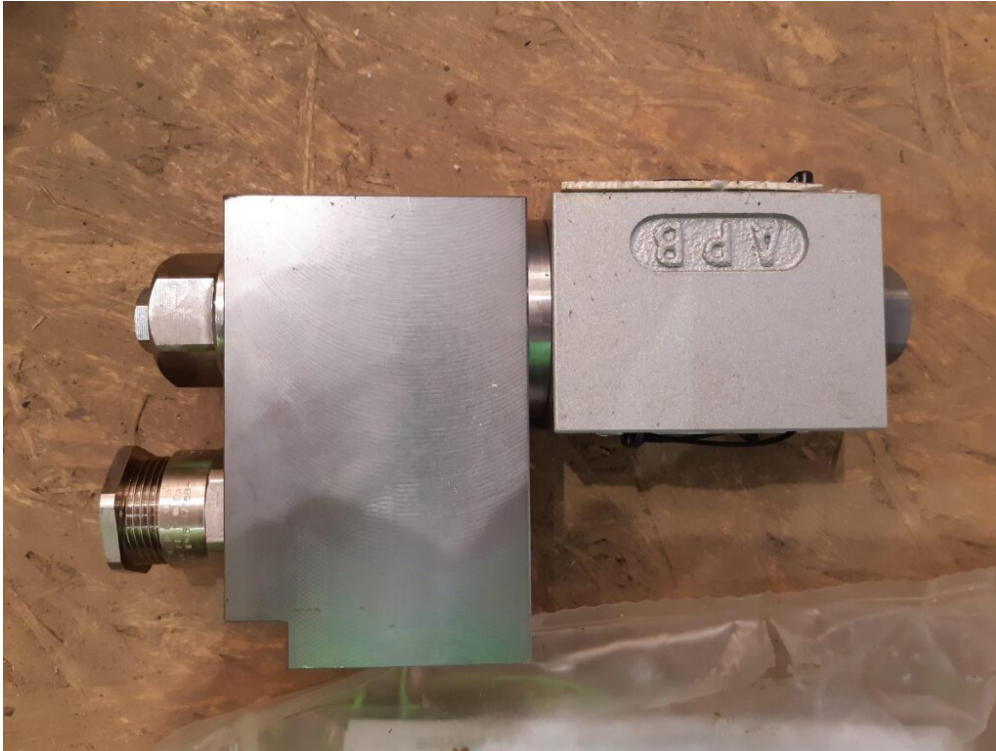

Solenoid Valve

Description: Wandfluh, Solenoid Valve MKY 45/18/60

External ID: 2672392

Category: Valves

Subcategory: Solenoid Valve

Manufacturer: Wandfluh

Model: MKY 45/18/60-G24/L 15 #2

Serial No: 17911371

Part No: —

Year: 2018

Weight [kg]: 3

Dimension (L x B x H) [m]: 0,05X0,10X0,18

Condition: New

Tag No: —

URL: <https://www.modernamericanrecyclingservices.com/equipment/solenoid-valve-2672392/>

Frederikshavn, Denmark