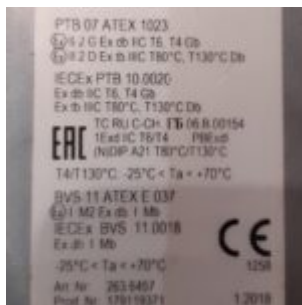

Solenoid Valve

Description: Wandfluh, Solenoid Valve MKY 45/18/60

External ID: 2672392

Category: Valves

Subcategory: Solenoid Valve

Manufacturer: Wandfluh

Model: MKY 45/18/60-G24/L 15 #2

Serial No: 17911371

Part No: —

Year: 2018

Weight [kg]: 3

Dimension (L x B x H) [m]: 0,05X0,10X0,18

Condition: New

Tag No: —

URL: <https://www.modernamericanrecyclingservices.com/equipment/solenoid-valve-2672392/>

Frederikshavn, Denmark