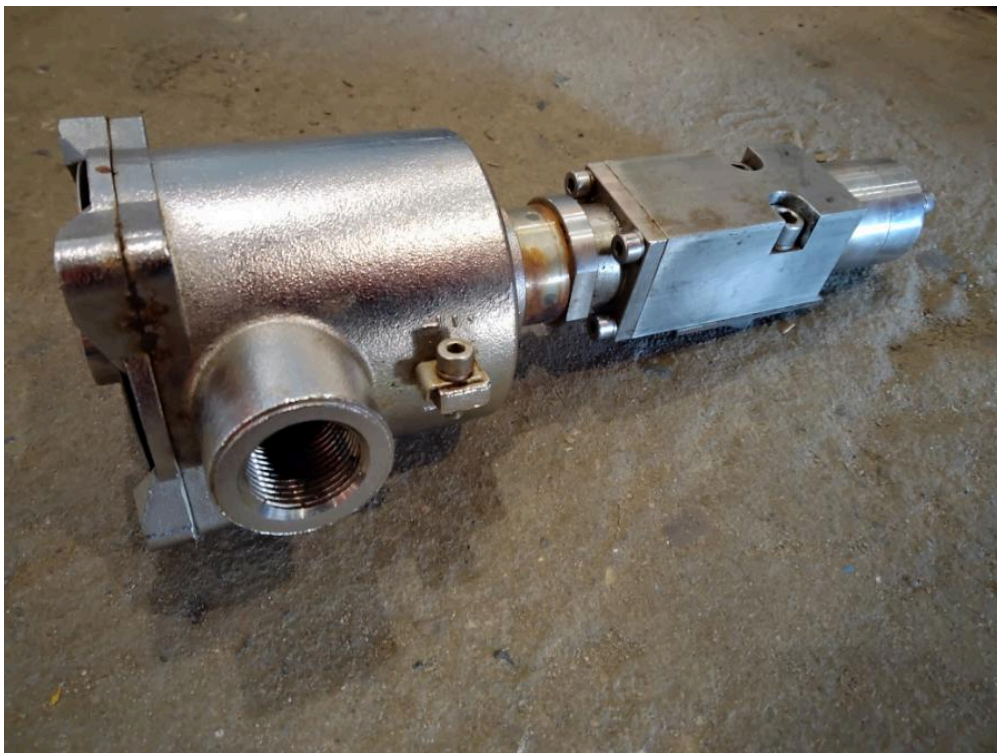

## Solenoid valve 345 bar g LOT

**Description:** Solenoid valve LOT Voltage: 110V DC Max Working Pressure: 345 bar g

**External ID:** 1335554

**Category:** Valves

**Subcategory:** Solenoid Valve

**Manufacturer:** Bifold FluidPower

**Model:** —

**Serial No:** —

**Part No:** —

**Year:** —

**Weight [kg]:** 2,9

**Dimension (L x B x H) [m]:** 0,07x0,09x0,2

**Condition:** Good

Tag No: —

**URL:**

<https://www.modernamericanrecyclingservices.com/equipment/solenoid-valve-345-bar-g-lot-1335554/>

---

Frederikshavn, Denmark

European Large Scale Recycling

Sandholm 55H  
9900 Frederikshavn

+45 53365179  
kim@mars-euk.dk