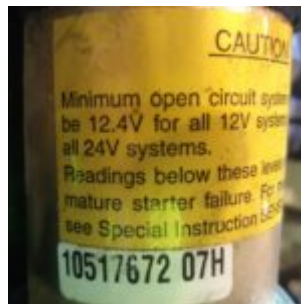

Starter Motor - Caterpillar

Manufacturer: Caterpillar
Model: 10R 0400
Description: Caterpillar, Remanufactured Starter
Part No: 10R0400
Year: 2019
Condition: New
Stock: 1

External ID: 2671042
Internal ID: 11678
Category: Engines
Subcategory: Spareparts

Dimension (L x B x H) [m]: 0,15X0,22X0,50

Weight [kg]: 26

URL: <https://www.modernamericanrecyclingservices.com/equipment/starter-motor-2671042/>

Frederikshavn, Denmark

European Large Scale Recycling

Sandholm 55H