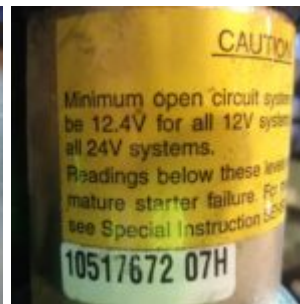

Starter Motor - Caterpillar

Manufacturer: Caterpillar
Model: 10R 0400
Description: Caterpillar, Remanufactured Starter
Part No: 10R0400
Year: 2019
Condition: New
Stock: 1

External ID: 2671042
Internal ID: 11678
Category: Engines
Subcategory: Spareparts

Dimension (L x B x H) [m]: 0,15X0,22X0,50

Weight [kg]: 26

URL: <https://www.modernamericanrecyclingservices.com/equipment/starter-motor-2671042/>

Frederikshavn, Denmark

European Large Scale Recycling

Sandholm 55H