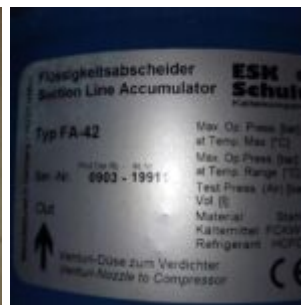

Suction line accumulator

Description:

External ID: 2235374

Category: Pressure Vessels / Tanks

Manufacturer: ESK Schultze

Model: FA-42

Serial No: —

Part No: —

Year: —

Weight [kg]: 3

Dimension (L x B x H) [m]: —

Condition: New

Tag No: —

URL:

<https://www.modernamericanrecyclingservices.com/equipment/suction-line-accumulator-2235374/>

Frederikshavn, Denmark