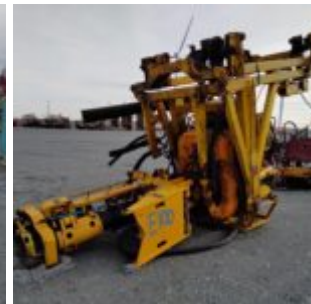

Topdrive

Description: Topdrive PIPE HANDLER Maximum Link Tilt Loaded Capacity Fully Extended: 2500 LBS

External ID: 1237034

Category: Deck Equipment

Subcategory: Drilling Equipment

Manufacturer: —

Model: —

Serial No: —

Part No: —

Year: —

Weight [kg]: —

Dimension (L x B x H) [m]: 3.6x3.4x7

Condition: Used

Tag No: —

URL: <https://www.modernamericanrecyclingservices.com/equipment/topdrive-1237034/>

Frederikshavn, Denmark