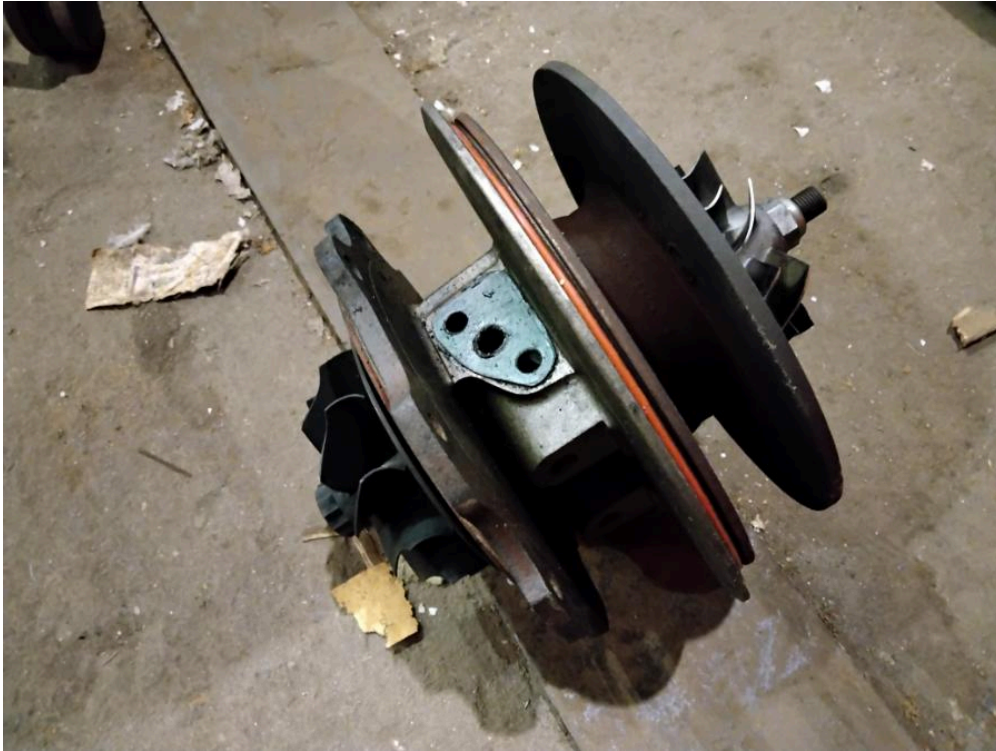

## Turbo Center Section

**Description:** Turbo Center Section

**External ID:** 1363088

**Category:** Compressors

---

**Manufacturer:** —

**Model:** —

**Serial No:** —

**Part No:** —

**Year:** —

**Weight [kg]:** 11.6

**Dimension (L x B x H) [m]:** —

**Condition:** Used

**Tag No:** —

**URL:** <https://www.modernamericanrecyclingservices.com/equipment/turbo-center-section-1363088/>