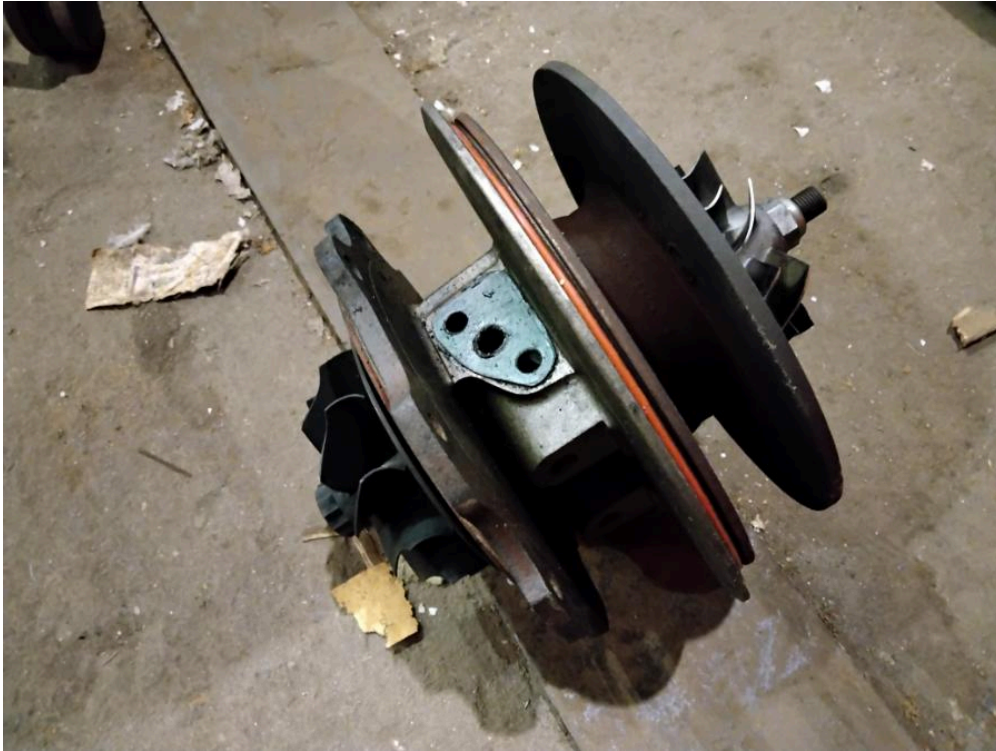

Turbo Center Section

Description: Turbo Center Section

Condition: Used

Stock: 1

External ID: 1363088

Internal ID: 10588

Category: Engines

Subcategory: Spareparts

Weight [kg]: 11.6

URL: <https://www.modernamericanrecyclingservices.com/equipment/turbo-center-section-1363088/>

Frederikshavn, Denmark

European Large Scale Recycling

Sandholm 55H
9900 Frederikshavn

+45 53365179
kim@mars-eu.dk