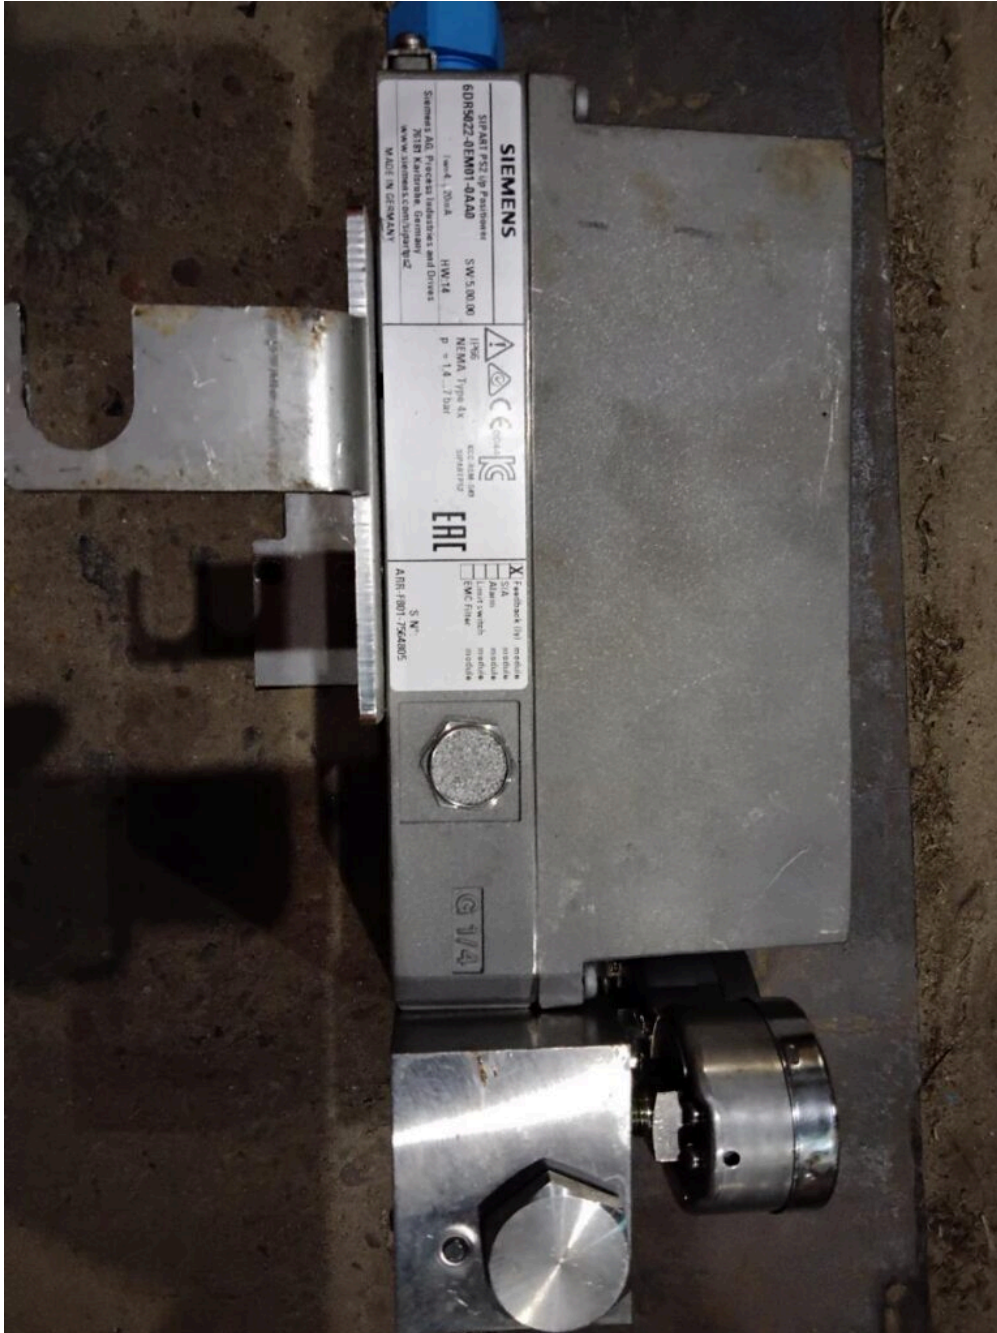

Valve Positioner - SIEMENS

Manufacturer: SIEMENS

Model: 6DR5022-0EM01-0AA0

Description: SIPART PS2 i/p Positioner

Serial No: ARR-F801-7564805

Condition: Used

Stock: 1

External ID: 1332404

Internal ID: 10471

Category: Valves

Subcategory: Control Valve

Dimension (L x B x H) [m]: 0,27x0,13x0,10

Weight [kg]: 6.4

URL: <https://www.modernamericanrecyclingservices.com/equipment/valve-positioner-1332404/>