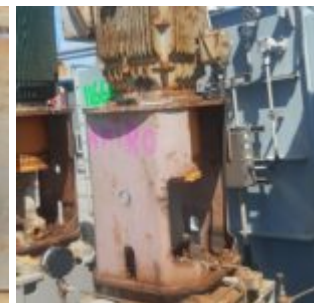

Vertical Centrifugal Pump

Description: Motor , Siemens Type SD100 Pump, Goulds Pumps model 3910

External ID: 2664645

Category: Pumps

Subcategory: Centrifugal Pump

Manufacturer: GOULDS PUMPS, INC.

Model: 3910

Serial No: —

Part No: —

Year: —

Weight [kg]: 2000

Dimension (L x B x H) [m]: 1,40X1,10X2,80

Condition: Used

Tag No: —

URL: