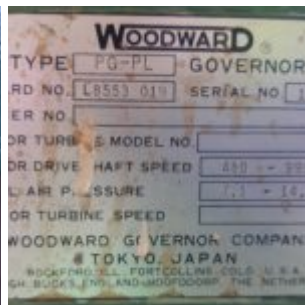

TESTED

Completed Date: 12-1-2010
Job: FOU 42674
Client: SBM Inc
Vessel: Capixabg
Equipment: -

ISO 9001 Certified Company.

Description: Woodward Governor type PG-PL
External ID: 2689814
Category: Engines

Subcategory: Spareparts